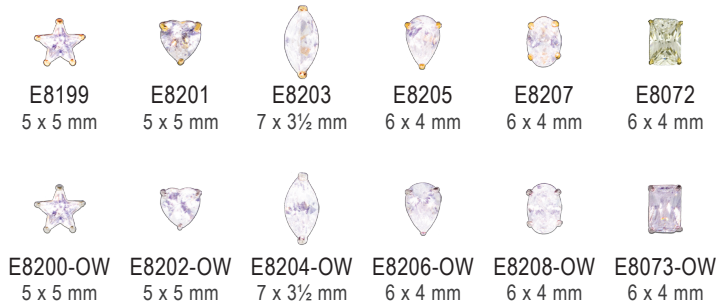

CUBIC ZIRCONIUM

LIGHT WEIGHT ROUND BASKET

BLACK LIGHT WEIGHT BASKET

LIGHT WEIGHT FANCY BASKET

LIGHT WEIGHT PRINCESS BASKET

HEAVY ROUND BASKET

LIGHT WEIGHT TRILLION BASKET

HEAVY PRINCESS CUT & TRILLION

CROSSES