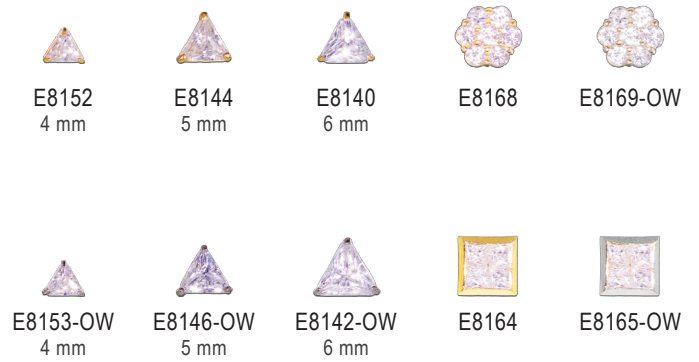

CUBIC ZIRCONIUM

LIGHT WEIGHT ROUND BASKET

BLACK LIGHT WEIGHT BASKET

LIGHT WEIGHT FANCY BASKET

LIGHT WEIGHT PRINCESS BASKET

HEAVY ROUND BASKET

LIGHT WEIGHT TRILLION BASKET

HEAVY PRINCESS CUT & TRILLION

CROSSES